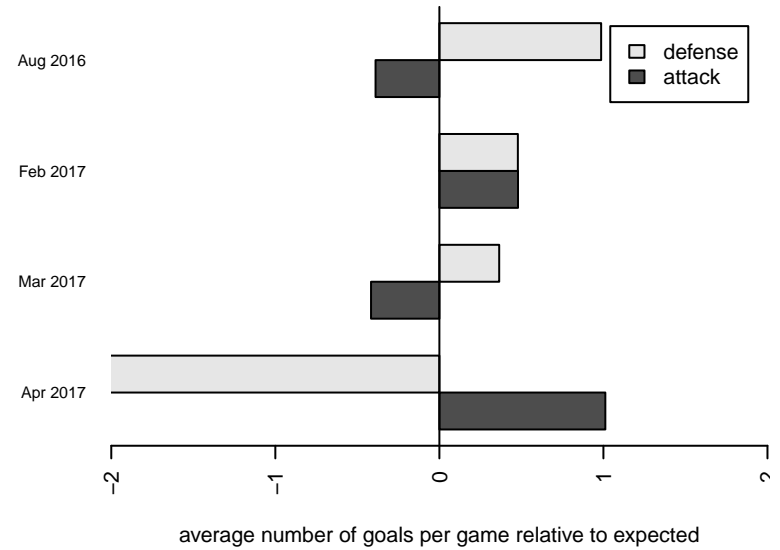

Venues played:
 2016 Blast Off G2000-01 B
 2016 Win PSPL Classic 1 (00) U17
 2016 WA Cup Silver Division

MVP Marauders Navy G00
 Dots are actual minus expected GF (blue circles) and GA (red triangles).
 Blue line is smoothed change in attack strength. Red is smoothed change in defense strength.

**attack and defense variance (black dot)
relative to other teams
and top 10 in region**

**attack and defense rating
relative to others at age
and all opponents in last 13 months**

**attack and defense rating
relative to others at age
and all opponents in last 13 months**

Performance relative to 13 month average

Performance relative to 13 month average

Distribution of opponents
 Red = Lose zone, Blue = Win zone, Green = Even
 Black line separates win/lose zones

lot. A=Neither has attack advantage, B=Opponent has both attack and defense advantage, C=Opponent has both attack and defense disadvantage, D=Both have