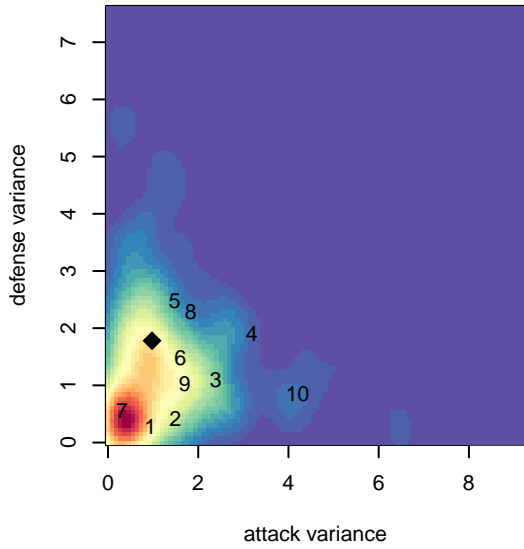

MVP Marauders Navy G00

Maple Valley Premier SC
 Maple Valley, WA
 G00 total strength=1427
 attack=12.63 defense=6.11
 spr league = Win PSPL Classic 1 (00) U17

alt names used:
 MVP Marauders Navy
 MVP Marauders 00/01 Navy
 MVP MARAUDERS 00/01 NAVY

Venues played:
 2016 Blast Off G2000-01 B
 2016 Win PSPL Classic 1 (00) U17
 2016 WA Cup Silver Division

MVP Marauders Navy G00
 Dots are actual minus expected GF (blue circles) and GA (red triangles).
 Blue line is smoothed change in attack strength. Red is smoothed change in defense strength.

**attack and defense variance (black dot)
relative to other teams
and top 10 in region**

**attack and defense rating
relative to others at age
and all opponents in last 13 months**

**attack and defense rating
relative to others at age
and all opponents in last 13 months**

Performance relative to 13 month average

Performance relative to 13 month average

Distribution of opponents
 Red = Lose zone, Blue = Win zone, Green = Even
 Black line separates win/lose zones

lot. A=Neither has attack advantage, B=Opponent has both attack and defense advantage, C=Opponent has both attack and defense disadvantage, D=Both have