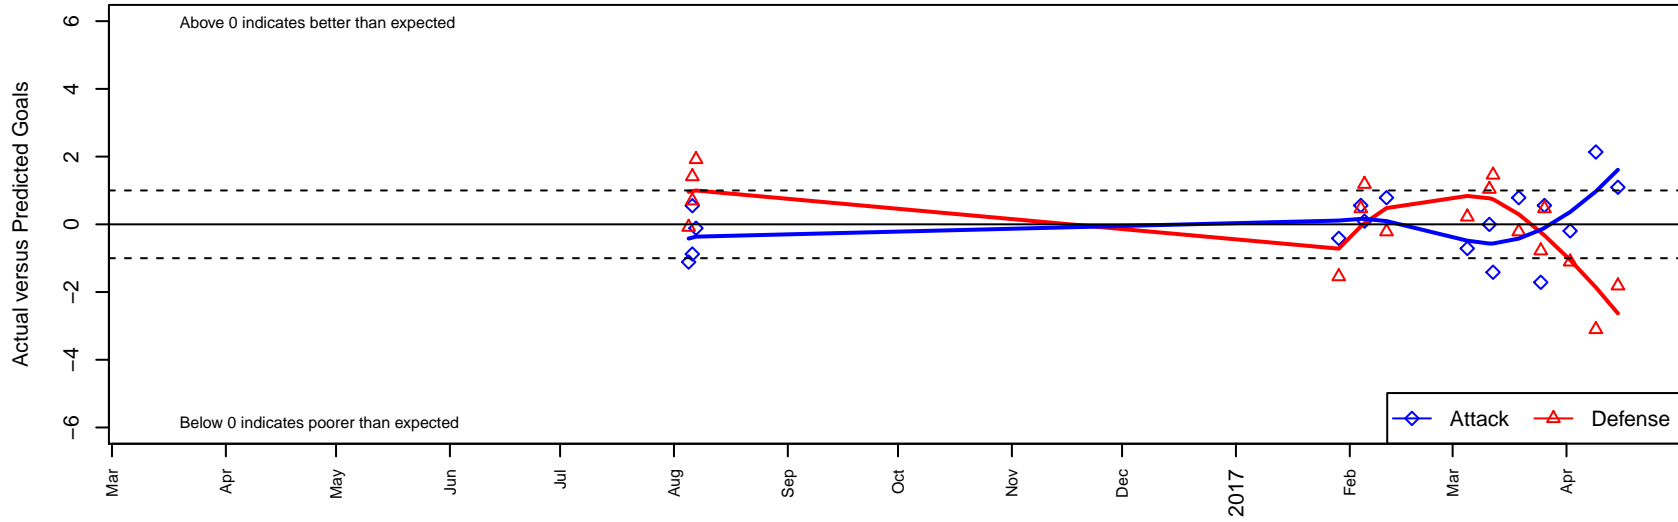

MVP Marauders Navy G00

Maple Valley Premier SC
 Maple Valley, WA
 G00 total strength=1427
 attack=12.63 defense=6.11
 spr league = Win PSPL Classic 1 (00) U17

alt names used:
 MVP Marauders Navy
 MVP Marauders 00/01 Navy
 MVP MARAUDERS 00/01 NAVY

Venues played:
 2016 Blast Off G2000-01 B
 2016 Win PSPL Classic 1 (00) U17
 2016 WA Cup Silver Division

MVP Marauders Navy G00
 Dots are actual minus expected GF (blue circles) and GA (red triangles).
 Blue line is smoothed change in attack strength. Red is smoothed change in defense strength.

**attack and defense variance (black dot)
relative to other teams
and top 10 in region**

**attack and defense rating
relative to others at age
and all opponents in last 13 months**

**attack and defense rating
relative to others at age
and all opponents in last 13 months**

Performance relative to 13 month average

Performance relative to 13 month average

Distribution of opponents
 Red = Lose zone, Blue = Win zone, Green = Even
 Black line separates win/lose zones

lot. A=Neither has attack advantage, B=Opponent has both attack and defense advantage, C=Opponent has both attack and defense disadvantage, D=Both have