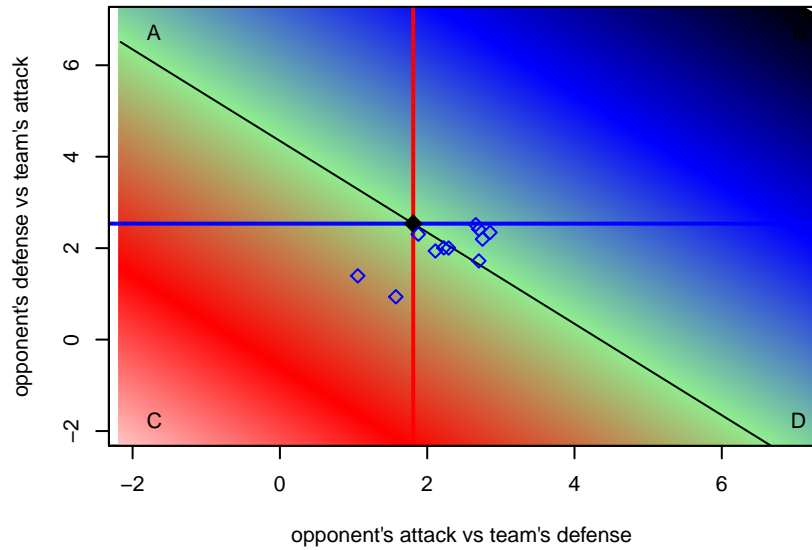

Venues played:
 2016 Blast Off G2000-01 B
 2016 Win PSPL Classic 1 (00) U17
 2016 WA Cup Silver Division

MVP Marauders Navy G00
 Dots are actual minus expected GF (blue circles) and GA (red triangles).
 Blue line is smoothed change in attack strength. Red is smoothed change in defense strength.

**attack and defense variance (black dot)
relative to other teams
and top 10 in region**

**attack and defense rating
relative to others at age
and all opponents in last 13 months**

**attack and defense rating
relative to others at age
and all opponents in last 13 months**

Performance relative to 13 month average

Performance relative to 13 month average

Distribution of opponents
 Red = Lose zone, Blue = Win zone, Green = Even
 Black line separates win/lose zones

lot. A=Neither has attack advantage, B=Opponent has both attack and defense advantage, C=Opponent has both attack and defense disadvantage, D=Both have