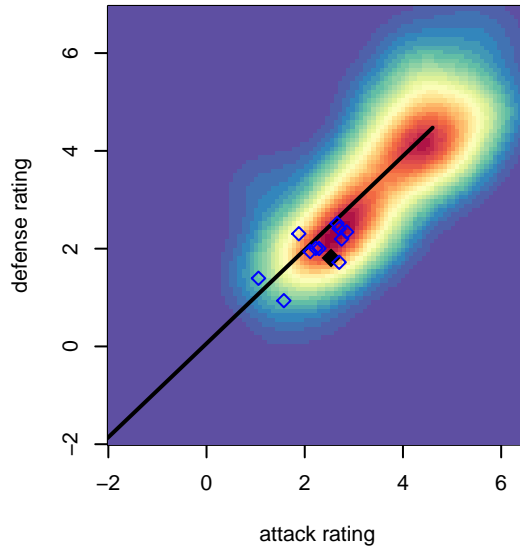

Venues played:
 2016 Blast Off G2000-01 B
 2016 Win PSPL Classic 1 (00) U17
 2016 WA Cup Silver Division

MVP Marauders Navy G00
 Dots are actual minus expected GF (blue circles) and GA (red triangles).
 Blue line is smoothed change in attack strength. Red is smoothed change in defense strength.

**attack and defense variance (black dot)
relative to other teams
and top 10 in region**

**attack and defense rating
relative to others at age
and all opponents in last 13 months**

**attack and defense rating
relative to others at age
and all opponents in last 13 months**

Performance relative to 13 month average

Performance relative to 13 month average

Distribution of opponents
 Red = Lose zone, Blue = Win zone, Green = Even
 Black line separates win/lose zones

lot. A=Neither has attack advantage, B=Opponent has both attack and defense advantage, C=Opponent has both attack and defense disadvantage, D=Both have