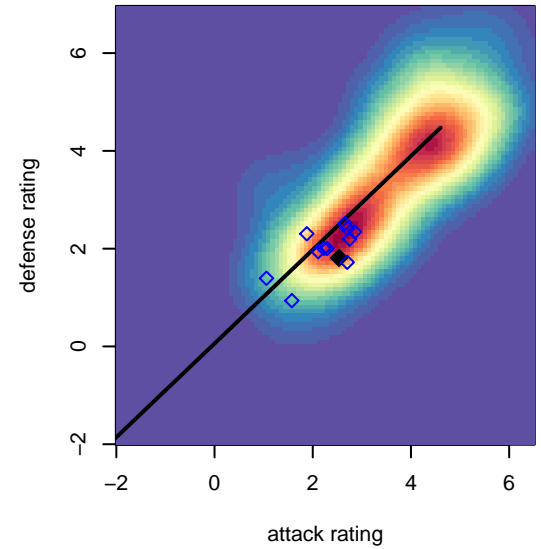

Venues played:
 2016 Blast Off G2000-01 B
 2016 Win PSPL Classic 1 (00) U17
 2016 WA Cup Silver Division

MVP Marauders Navy G00
 Dots are actual minus expected GF (blue circles) and GA (red triangles).
 Blue line is smoothed change in attack strength. Red is smoothed change in defense strength.

**attack and defense variance (black dot)
relative to other teams
and top 10 in region**

**attack and defense rating
relative to others at age
and all opponents in last 13 months**

**attack and defense rating
relative to others at age
and all opponents in last 13 months**

Performance relative to 13 month average

Performance relative to 13 month average

Distribution of opponents
 Red = Lose zone, Blue = Win zone, Green = Even
 Black line separates win/lose zones

lot. A=Neither has attack advantage, B=Opponent has both attack and defense advantage, C=Opponent has both attack and defense disadvantage, D=Both have