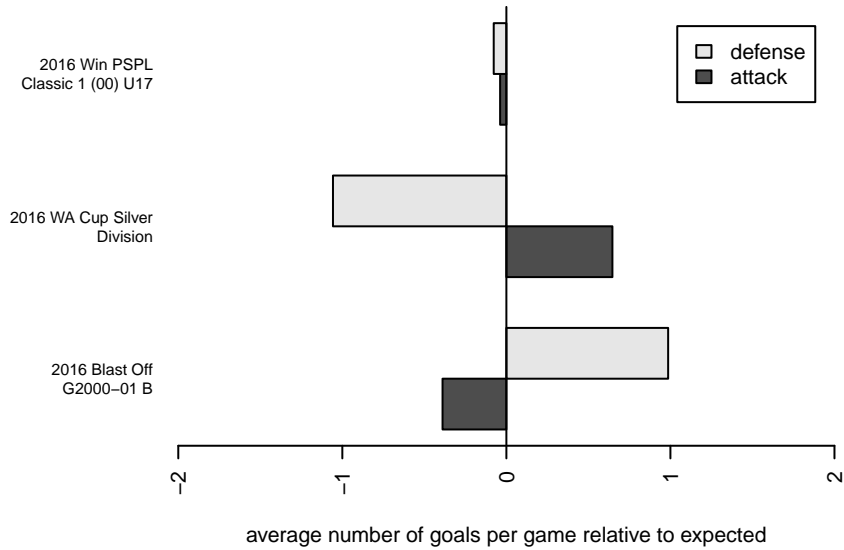

Venues played:
 2016 Blast Off G2000-01 B
 2016 Win PSPL Classic 1 (00) U17
 2016 WA Cup Silver Division

MVP Marauders Navy G00
 Dots are actual minus expected GF (blue circles) and GA (red triangles).
 Blue line is smoothed change in attack strength. Red is smoothed change in defense strength.

**attack and defense variance (black dot)
relative to other teams
and top 10 in region**

**attack and defense rating
relative to others at age
and all opponents in last 13 months**

**attack and defense rating
relative to others at age
and all opponents in last 13 months**

Performance relative to 13 month average

Performance relative to 13 month average

Distribution of opponents
 Red = Lose zone, Blue = Win zone, Green = Even
 Black line separates win/lose zones

lot. A=Neither has attack advantage, B=Opponent has both attack and defense advantage, C=Opponent has both attack and defense disadvantage, D=Both have